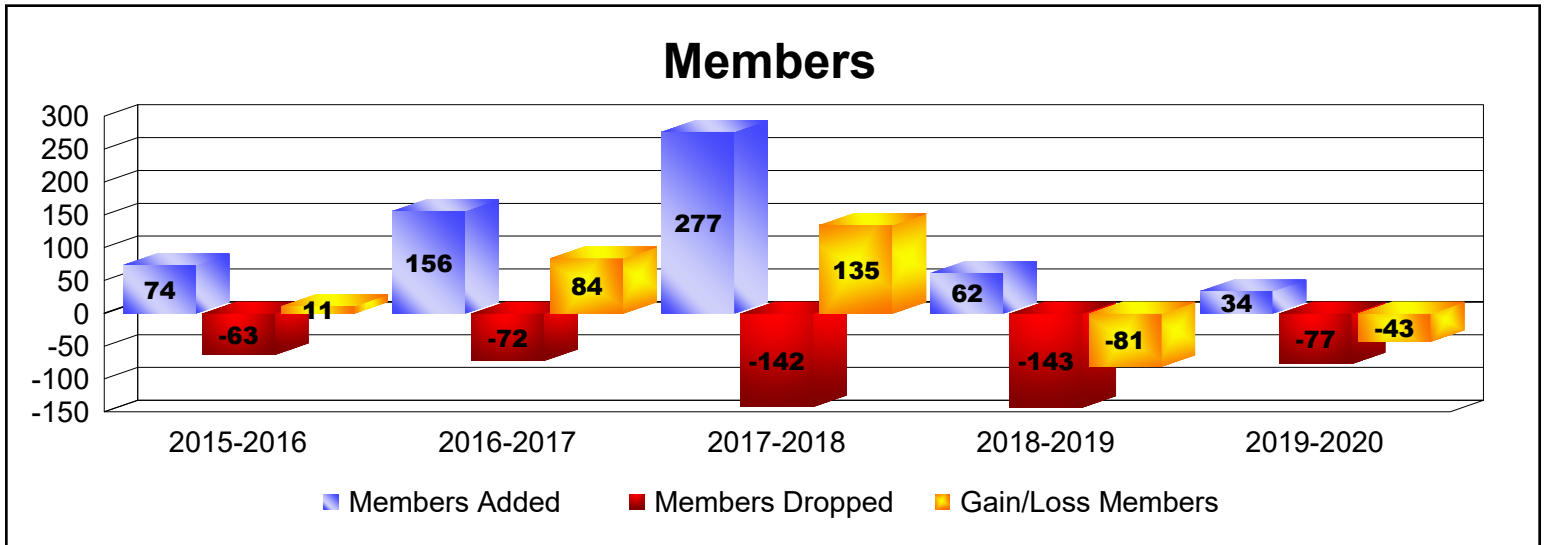

Year	New Clubs	Dropped Clubs	Gain/ Loss Clubs	New Members	Charter Members	Reinstate Members	Transfer Members	Total Member Added	Total Members Dropped	Gain/ Loss Members
2015-2016	1	0	1	37	23	14	0	74	-63	11
2016-2017	0	0	0	150	1	3	2	156	-72	84
2017-2018	3	0	3	185	76	0	16	277	-142	135
2018-2019	0	0	0	53	2	3	4	62	-143	-81
2019-2020	0	-1	-1	26	1	3	4	34	-77	-43
Average	1	0	1	90	21	5	5	121	-99	21

Year	New Clubs	Dropped Clubs	Gain/ Loss Clubs	New Members	Charter Members	Reinstate Members	Transfer Members	Total Member Added	Total Members Dropped	Gain/ Loss Members
2015-2016	1	0	1	82	21	4	0	107	-108	-1
2016-2017	1	0	1	138	29	6	10	183	-172	11
2017-2018	1	0	1	272	24	6	0	302	-88	214
2018-2019	2	-1	1	56	56	24	2	138	-319	-181
2019-2020	2	0	2	28	50	10	5	93	-151	-58
Average	1	0	1	115	36	10	3	165	-168	-3