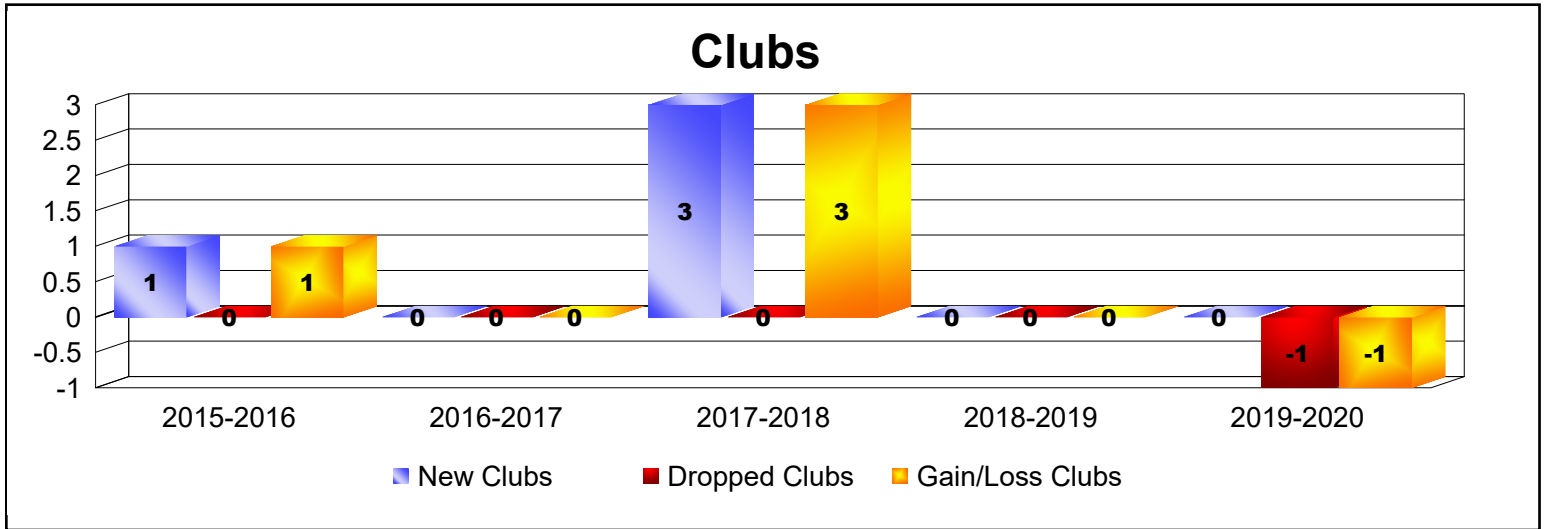

Year	New Clubs	Dropped Clubs	Gain/ Loss Clubs	New Members	Charter Members	Reinstate Members	Transfer Members	Total Member Added	Total Members Dropped	Gain/ Loss Members
2015-2016	1	0	1	37	23	14	0	74	-63	11
2016-2017	0	0	0	150	1	3	2	156	-72	84
2017-2018	3	0	3	185	76	0	16	277	-142	135
2018-2019	0	0	0	53	2	3	4	62	-143	-81
2019-2020	0	-1	-1	26	1	3	4	34	-77	-43
Average	1	0	1	90	21	5	5	121	-99	21

Year	New Clubs	Dropped Clubs	Gain/ Loss Clubs	New Members	Charter Members	Reinstate Members	Transfer Members	Total Member Added	Total Members Dropped	Gain/ Loss Members
2015-2016	1	0	1	82	21	4	0	107	-108	-1
2016-2017	1	0	1	138	29	6	10	183	-172	11
2017-2018	1	0	1	272	24	6	0	302	-88	214
2018-2019	2	-1	1	56	56	24	2	138	-319	-181
2019-2020	2	0	2	28	50	10	5	93	-151	-58
Average	1	0	1	115	36	10	3	165	-168	-3