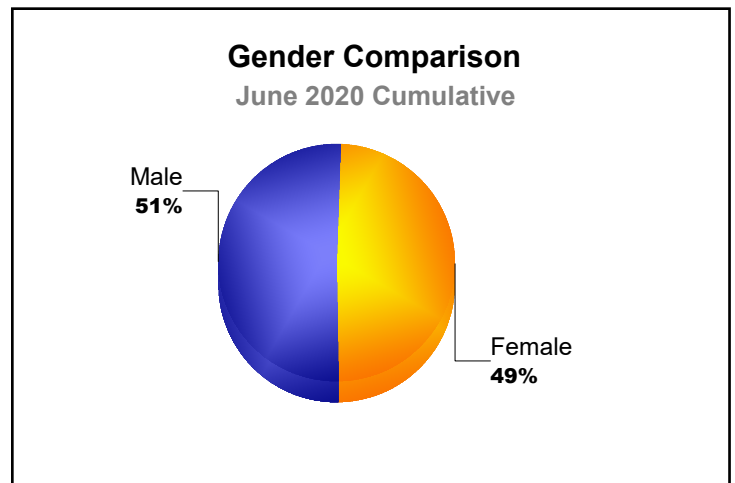

Year	New Clubs	Dropped Clubs	Gain/ Loss Clubs	New Members	Charter Members	Reinstate Members	Transfer Members	Total Member Added	Total Members Dropped	Gain/ Loss Members
2015-2016	1	0	1	37	23	14	0	74	-63	11
2016-2017	0	0	0	150	1	3	2	156	-72	84
2017-2018	3	0	3	185	76	0	16	277	-142	135
2018-2019	0	0	0	53	2	3	4	62	-143	-81
2019-2020	0	-1	-1	26	1	3	4	34	-77	-43
Average	1	0	1	90	21	5	5	121	-99	21