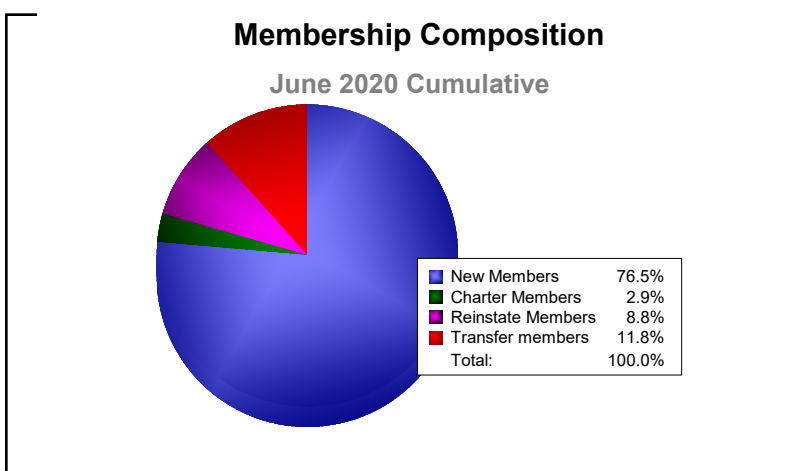

Year	New Clubs	Dropped Clubs	Gain/ Loss Clubs	New Members	Charter Members	Reinstate Members	Transfer Members	Total Member Added	Total Members Dropped	Gain/ Loss Members
2015-2016	1	0	1	37	23	14	0	74	-63	11
2016-2017	0	0	0	150	1	3	2	156	-72	84
2017-2018	3	0	3	185	76	0	16	277	-142	135
2018-2019	0	0	0	53	2	3	4	62	-143	-81
2019-2020	0	-1	-1	26	1	3	4	34	-77	-43
Average	1	0	1	90	21	5	5	121	-99	21

Year	New Clubs	Dropped Clubs	Gain/ Loss Clubs	New Members	Charter Members	Reinstate Members	Transfer Members	Total Member Added	Total Members Dropped	Gain/ Loss Members
2015-2016	1	0	1	82	21	4	0	107	-108	-1
2016-2017	1	0	1	138	29	6	10	183	-172	11
2017-2018	1	0	1	272	24	6	0	302	-88	214
2018-2019	2	-1	1	56	56	24	2	138	-319	-181
2019-2020	2	0	2	28	50	10	5	93	-151	-58
Average	1	0	1	115	36	10	3	165	-168	-3